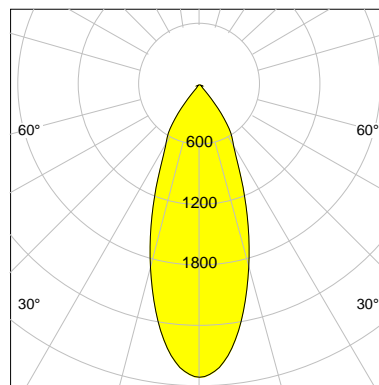

DESCRIPTION

Type	Track Spotlight
Article-number	141369L10461
Colour	silver
Energy Consumption	11.8 W
Efficiency	134 lm/W
Luminous Flux	1587 lm
Current (sec)	300 mA
Protection Class	IP 20
Energy-Label	D
Cooling	Passive

LED

Color Temperature	4000K
Color Rendering	CRI 90
LES	9
Color Tolerance	2-Step McAdam
Planckian Curve	BBBL
Spectrum	Premium White G7 HE+
Photobiological safety	RG1

ELECTRICAL

Power Supply	220-240, 50-60Hz
Safety Class	2
Startup Time	< 1s
Overload- / Shortcircuit Protection	
Wiring / Adapter	3-Phase Adapter
Max Luminaires MCB	B16A 27 pcs
Tracks	Global Stucchi Eutrac

Control

Control	On/Off
---------	--------

REFLECTOR

Technology	ULTRA
Material	Miro 4 Silver
FWHM	39°
FWTM	76°

I-max : 2904 cd *

UGR : 24.0 (4H/8H - 70/50/20)

H/m	D/m	E _{max} /lx/klm *
1.0	0.7	1830
2.0	1.4	457
3.0	2.1	203
4.0	2.8	114