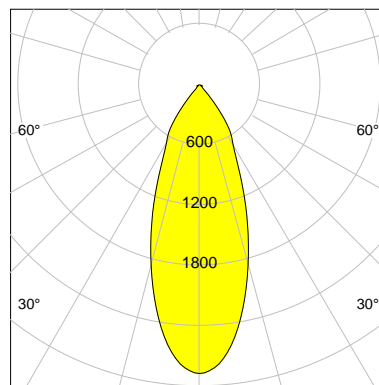

DESCRIPTION

Type	Track Spotlight
Article-number	141369L10471
Colour	black
Energy Consumption	16.1 W
Efficiency	97 lm/W
Luminous Flux	1567 lm
Current (sec)	400 mA
Protection Class	IP 20
Energy-Label	E
Cooling	Passive

LED

Color Temperature	3000K
Color Rendering	CRI 92
LES	9
Color Tolerance	3-Step McAdam
Planckian Curve	BBBL
Spectrum	Warm White G7
Photobiological safety	RG2

ELECTRICAL

Power Supply	220-240, 50-60Hz
Safety Class	2
Startup Time	< 1s
Overload- / Shortcircuit Protection	
Wiring / Adapter	3-Phase Adapter
Max Luminaires MCB	B16A 27 pcs
Tracks	Global Stucchi Eutrac

Control

Control	On/Off
---------	--------

REFLECTOR

Technology	ULTRA
Material	Miro 4 Silver
FWHM	39°
FWTM	76°

I-max : 2867 cd *

UGR : 24.0 (4H/8H - 70/50/20)

H/m	D/m	E _{max} /lx/klm *
1.0	0.7	1830
2.0	1.4	457
3.0	2.1	203
4.0	2.8	114