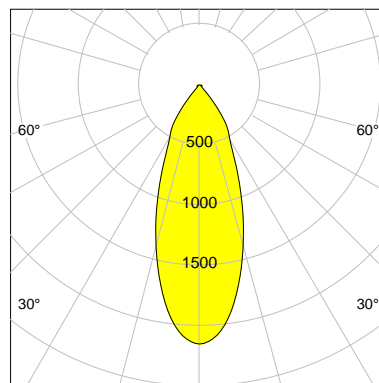

DESCRIPTION

Type	Track Spotlight
Article-number	141369L10494
Colour	black
Energy Consumption	12.0 W
Efficiency	98 lm/W
Luminous Flux	1172 lm
Current (sec)	300 mA
Protection Class	IP 20
Energy-Label	E
Cooling	Passive

LED

Color Temperature	2700K
Color Rendering	CRI 92
LES	9
Color Tolerance	3-Step McAdam
Planckian Curve	BBL
Spectrum	Warm White G7
Photobiological safety	RG1

ELECTRICAL

Power Supply	220-240, 50-60Hz
Safety Class	2
Startup Time	< 1s
Overload- / Shortcircuit Protection	
Wiring / Adapter	3-Phase Adapter
Max Luminaires MCB	B16A 27 pcs
Tracks	Global Stucchi Eutrac

Control

Control	On/Off
---------	--------

REFLECTOR

Technology	ULTRA
Material	Miro 4 Silver
FWHM	39°
FWTM	76°

I-max : 2145 cd *

UGR : 23.0 (4H/8H - 70/50/20)

H/m	D/m	E _{max} /lx/klm *
1.0	0.7	1830
2.0	1.4	457
3.0	2.1	203
4.0	2.8	114