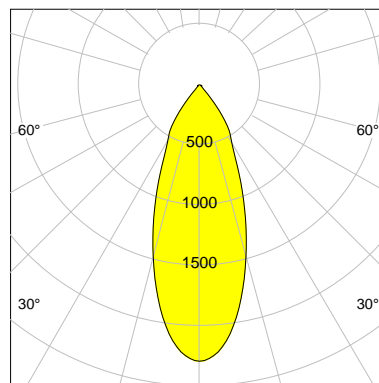

DESCRIPTION

Type	Track Spotlight
Article-number	141369L10496
Colour	white
Energy Consumption	12.0 W
Efficiency	105 lm/W
Luminous Flux	1250 lm
Current (sec)	300 mA
Protection Class	IP 20
Energy-Label	E
Cooling	Passive

LED

Color Temperature	3000K
Color Rendering	CRI 92
LES	9
Color Tolerance	3-Step McAdam
Planckian Curve	BBBL
Spectrum	Warm White G7
Photobiological safety	RG2

ELECTRICAL

Power Supply	220-240, 50-60Hz
Safety Class	2
Startup Time	< 1s
Overload- / Shortcircuit Protection	
Wiring / Adapter	3-Phase Adapter
Max Luminaires MCB	B16A 27 pcs
Tracks	Global Stucchi Eutrac

Control

Control	On/Off
---------	--------

REFLECTOR

Technology	ULTRA
Material	Miro 4 Silver
FWHM	39°
FWTM	76°

I-max : 2287 cd *

UGR : 23.2 (4H/8H - 70/50/20)

H/m	D/m	E _{max} /lx/klm *
1.0	0.7	1830
2.0	1.4	457
3.0	2.1	203
4.0	2.8	114