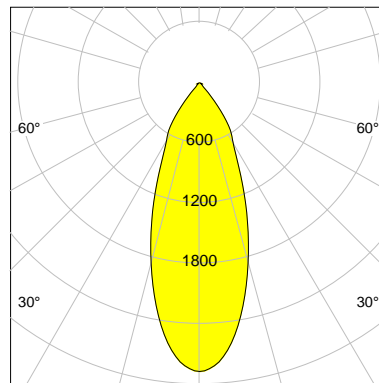

REFLECTOR

Technology	ULTRA
Material	Miro 4 Silver
FWHM	39°
FWTM	76°