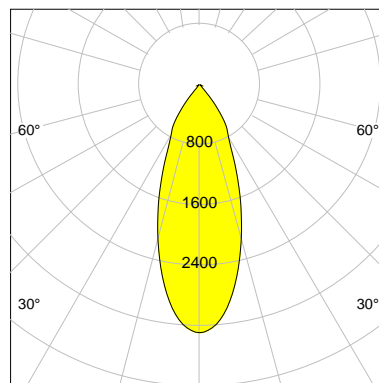

DESCRIPTION

Type	Track Spotlight
Article-number	141369L10505
Colour	white
Energy Consumption	16.1 W
Efficiency	112 lm/W
Luminous Flux	1794 lm
Current (sec)	400 mA
Protection Class	IP 20
Energy-Label	E
Cooling	Passive

LED

Color Temperature	2700K
Color Rendering	CRI 82
LES	9
Color Tolerance	3-Step McAdam
Planckian Curve	BBL
Spectrum	Warm White G7
Photobiological safety	RG1

ELECTRICAL

Power Supply	220-240, 50-60Hz
Safety Class	2
Startup Time	< 1s
Overload- / Shortcircuit Protection	
Wiring / Adapter	3-Phase Adapter
Max Luminaires MCB	B16A 27 pcs
Tracks	Global Stucchi Eutrac

Control

Control	On/Off
---------	--------

REFLECTOR

Technology	ULTRA
Material	Miro 4 Silver
FWHM	39°
FWTM	76°

I-max : 3283 cd *

UGR : 24.4 (4H/8H - 70/50/20)

H/m	D/m	E _{max} /lx/klm *
1.0	0.7	1830
2.0	1.4	457
3.0	2.1	203
4.0	2.8	114