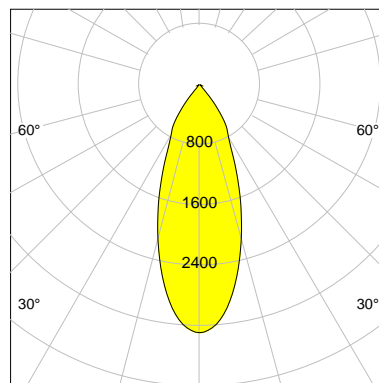

DESCRIPTION

Type	Track Spotlight
Article-number	141369L10518
Colour	black
Energy Consumption	16.1 W
Efficiency	112 lm/W
Luminous Flux	1794 lm
Current (sec)	400 mA
Protection Class	IP 20
Energy-Label	E
Cooling	Passive

LED

Color Temperature	2700K
Color Rendering	CRI 82
LES	9
Color Tolerance	3-Step McAdam
Planckian Curve	BBL
Spectrum	Warm White G7
Photobiological safety	RG1

ELECTRICAL

Power Supply	220-240, 50-60Hz
Safety Class	2
Startup Time	< 1s
Overload- / Shortcircuit Protection	
Wiring / Adapter	3-Phase Adapter
Max Luminaires MCB	B16A 27 pcs
Tracks	Global Stucchi Eutrac

Control

Control	On/Off
---------	--------

REFLECTOR

Technology	ULTRA
Material	Miro 4 Silver
FWHM	39°
FWTM	76°

I-max : 3283 cd *

UGR : 24.4 (4H/8H - 70/50/20)

H/m	D/m	E _{max} /lx/klm *
1.0	0.7	1830
2.0	1.4	457
3.0	2.1	203
4.0	2.8	114