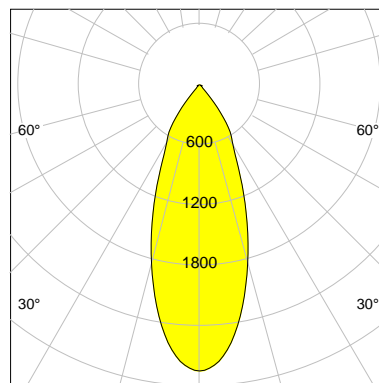

DESCRIPTION

Type	Track Spotlight
Article-number	141369L10545
Colour	silver
Energy Consumption	12.0 W
Efficiency	130 lm/W
Luminous Flux	1553 lm
Current (sec)	300 mA
Protection Class	IP 20
Energy-Label	D
Cooling	Passive

LED

Color Temperature	4000K
Color Rendering	CRI 82
LES	9
Color Tolerance	3-Step McAdam
Planckian Curve	BBL
Spectrum	Neutral White G7
Photobiological safety	RG1

ELECTRICAL

Power Supply	220-240, 50-60Hz
Safety Class	2
Startup Time	< 1s
Overload- / Shortcircuit Protection	
Wiring / Adapter	3-Phase Adapter
Max Luminaires MCB	B16A 27 pcs
Tracks	Global Stucchi Eutrac

Control

Control	On/Off
---------	--------

REFLECTOR

Technology	ULTRA
Material	Miro 4 Silver
FWHM	39°
FWTM	76°

I-max : 2842 cd *

UGR : 23.9 (4H/8H - 70/50/20)

H/m	D/m	E _{max} /lx/klm *
1.0	0.7	1830
2.0	1.4	457
3.0	2.1	203
4.0	2.8	114