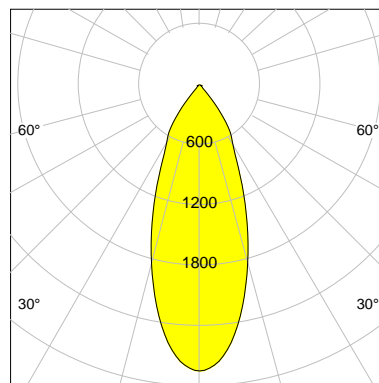

DESCRIPTION

Type	Track Spotlight
Article-number	141369L10547
Colour	black
Energy Consumption	12.0 W
Efficiency	130 lm/W
Luminous Flux	1553 lm
Current (sec)	300 mA
Protection Class	IP 20
Energy-Label	D
Cooling	Passive

LED

Color Temperature	4000K
Color Rendering	CRI 82
LES	9
Color Tolerance	3-Step McAdam
Planckian Curve	BBL
Spectrum	Neutral White G7
Photobiological safety	RG1

ELECTRICAL

Power Supply	220-240, 50-60Hz
Safety Class	2
Startup Time	< 1s
Overload- / Shortcircuit Protection	
Wiring / Adapter	3-Phase Adapter
Max Luminaires MCB	B16A 27 pcs
Tracks	Global Stucchi Eutrac

Control

Control	On/Off
---------	--------

REFLECTOR

Technology	ULTRA
Material	Miro 4 Silver
FWHM	39°
FWTM	76°

I-max : 2842 cd *

UGR : 23.9 (4H/8H - 70/50/20)

H/m	D/m	E _{max} /lx/klm *
1.0	0.7	1830
2.0	1.4	457
3.0	2.1	203
4.0	2.8	114