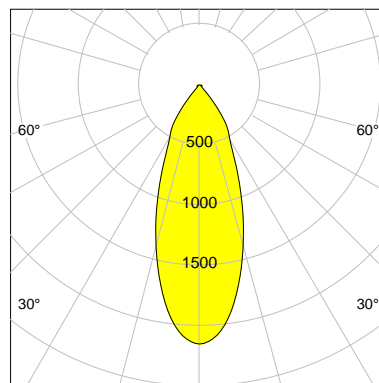

DESCRIPTION

Type	Track Spotlight
Article-number	141369L10549
Colour	white
Energy Consumption	12.0 W
Efficiency	98 lm/W
Luminous Flux	1172 lm
Current (sec)	300 mA
Protection Class	IP 20
Energy-Label	E
Cooling	Passive

LED

Color Temperature	2700K
Color Rendering	CRI 92
LES	9
Color Tolerance	3-Step McAdam
Planckian Curve	BBL
Spectrum	Warm White G7
Photobiological safety	RG1

ELECTRICAL

Power Supply	220-240, 50-60Hz
Safety Class	2
Startup Time	< 1s
Overload- / Shortcircuit Protection	
Wiring / Adapter	3-Phase Adapter
Max Luminaires MCB	B16A 27 pcs
Tracks	Global Stucchi Eutrac

Control

Control	On/Off
---------	--------

REFLECTOR

Technology	ULTRA
Material	Miro 4 Silver
FWHM	39°
FWTM	76°

I-max : 2145 cd *

UGR : 23.0 (4H/8H - 70/50/20)

H/m	D/m	E _{max} /lx/klm *
1.0	0.7	1830
2.0	1.4	457
3.0	2.1	203
4.0	2.8	114