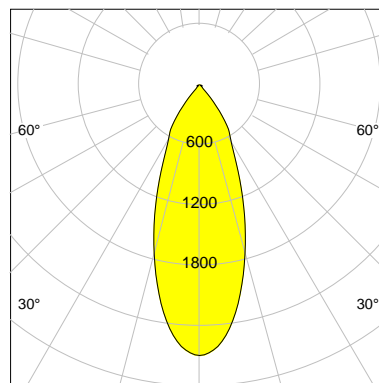

REFLECTOR

Technology	ULTRA
Material	Miro 4 Silver
FWHM	39°
FWTM	76°