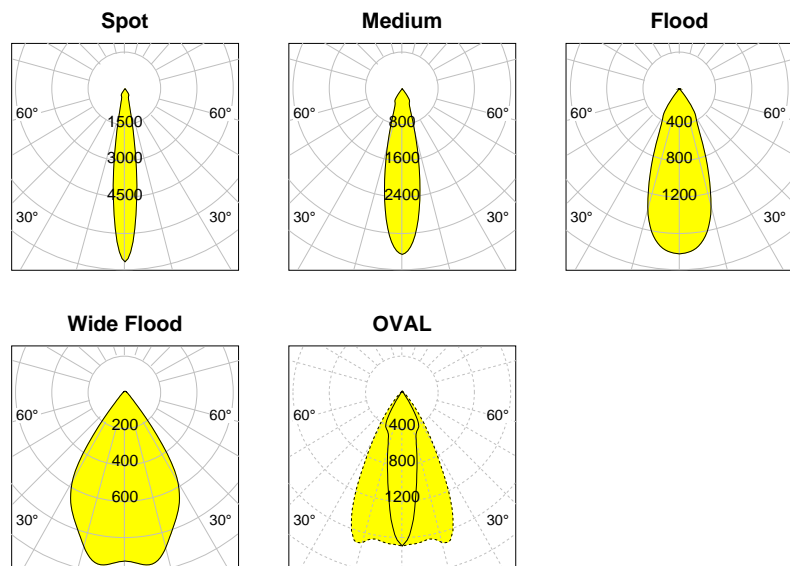

REFLECTORS : ULTRA Technology

Other configurations, accessories or controls like DALI or Wireless on request

The technical data represent rated values for an ambient temperature of 25°C. The data values for the luminous flux are initially subject to a tolerance of +/- 10%, those for the the electrical connected load are initially subject to a tolerance of +/- 10%, those for the CRI +/- 1.5 and those for the colour temperature are initially subject to a tolerance of +/- 150 K. Errors and omission excepted. Subject to change without prior notice. Last update 2023_09_19