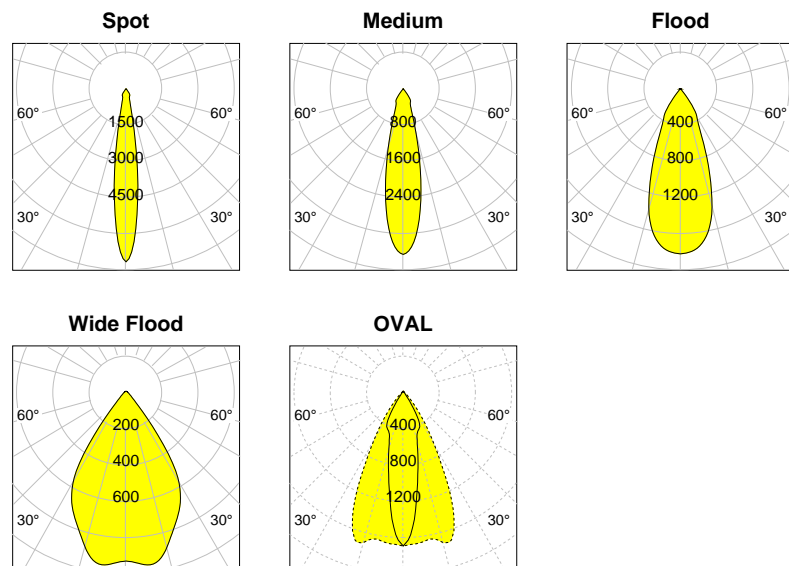

REFLECTORS : ULTRA Technology

Other configurations, accessories or controls like DALI or Wireless on request

The technical data represent rated values for an ambient temperature of 25°C. The data values for the luminous flux are initially subject to a tolerance of +/- 10%, those for the the electrical connected load are initially subject to a tolerance of +/- 10%, those for the CRI +/- 1.5 and those for the colour temperature are initially subject to a tolerance of +/- 150 K. Errors and omission excepted. Subject to change without prior notice. Last update 2023_08_09