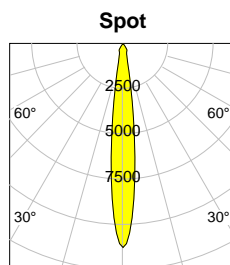

REFLECTORS : ULTRA Technology

Other configurations, accessories or controls like DALI or Wireless on request

The technical data represent rated values for an ambient temperature of 25°C. The data values for the luminous flux are initially subject to a tolerance of +/- 10%, those for the the electrical connected load are initially subject to a tolerance of +/- 10%, those for the CRI +/- 1.5 and those for the colour temperature are initially subject to a tolerance of +/- 150 K. Errors and omission excepted. Subject to change without prior notice. Last update 2023_05_22