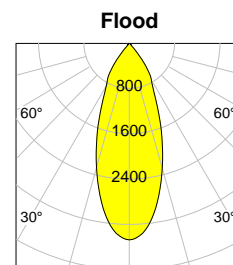

REFLECTORS : ULTRA Technology

Other configurations, accessories or controls like DALI or Wireless on request

The technical data represent rated values for an ambient temperature of 25°C. The data values for the luminous flux are initially subject to a tolerance of +/- 10%, those for the the electrical connected load are initially subject to a tolerance of +/- 10%, those for the CRI +/- 1.5 and those for the colour temperature are initially subject to a tolerance of +/- 150 K. Errors and omission excepted. Subject to change without prior notice. Last update 2023_05_22