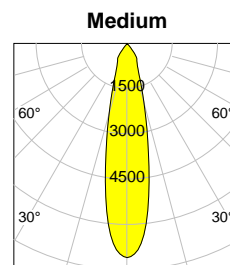

REFLECTORS : ULTRA Technology

Other configurations, accessories or controls like DALI or Wireless on request

The technical data represent rated values for an ambient temperature of 25°C. The data values for the luminous flux are initially subject to a tolerance of +/- 10%, those for the the electrical connected load are initially subject to a tolerance of +/- 10%, those for the CRI +/- 1.5 and those for the colour temperature are initially subject to a tolerance of +/- 150 K. Errors and omission excepted. Subject to change without prior notice. Last update 2023_05_22