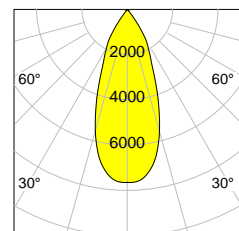

GENERAL

Article-number	141564
Type	Track Spotlight
colours	silver, black, white
Power consumption	< 42 W
Efficiency	98 lm/W .. 142 lm/W
Luminous Flux	3295 lm .. 5532 lm
Energy-Label	E .. C
Protection Class	IP20
Cooling	Passive

LED

CRI	CRI > 82 -> 92
Color Temperature	2700K, 3000K, 3500K, 4000K
Color Tolerance	3-Step McAdam

ELECTRICAL

Wiring / Adapter	3-Phase Adapter
Tracks	Globaltrack, Stucchi, Eutrac
Safety Class	2
Startup Time	< 1 s
Overload Protection	
Short Circuit Protection	
Power Supply	220-240 50-60Hz
Environment	0° - 30°C typical Ta 25°C

Control

Control	CASAMBI, ON/OFF, DALI
Dimming Range	1-100 %

REFLECTORS : ULTRA Technology

Flood

Other configurations, accessories or controls like DALI or Wireless on request

The technical data represent rated values for an ambient temperature of 25°C. The data values for the luminous flux are initially subject to a tolerance of +/- 10%, those for the the electrical connected load are initially subject to a tolerance of +/- 10%, those for the CRI +/- 1.5 and those for the colour temperature are initially subject to a tolerance of +/- 150 K. Errors and omission excepted. Subject to change without prior notice. Last update 2023_05_24