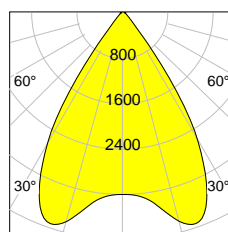

GENERAL

Article-number	141564
Type	Track Spotlight
colours	silver, black, white
Power consumption	< 42 W
Efficiency	98 lm/W .. 142 lm/W
Luminous Flux	3295 lm .. 5532 lm
Energy-Label	E .. C
Protection Class	IP20
Cooling	Passive

LED

CRI	CRI > 82 -> 92
Color Temperature	2700K, 3000K, 3500K, 4000K
Color Tolerance	3-Step McAdam

ELECTRICAL

Wiring / Adapter	3-Phase Adapter
Tracks	Globaltrack, Stucchi, Eutrac
Safety Class	2
Startup Time	< 1 s
Overload Protection	
Short Circuit Protection	
Power Supply	220-240 50-60Hz
Environment	0° - 30°C typical Ta 25°C

Control

Control	CASAMBI, ON/OFF, DALI
Dimming Range	1-100 %

REFLECTORS : ULTRA Technology

Wide Flood

Other configurations, accessories or controls like DALI or Wireless on request

The technical data represent rated values for an ambient temperature of 25°C. The data values for the luminous flux are initially subject to a tolerance of +/- 10%, those for the the electrical connected load are initially subject to a tolerance of +/- 10%, those for the CRI +/- 1.5 and those for the colour temperature are initially subject to a tolerance of +/- 150 K. Errors and omission excepted. Subject to change without prior notice. Last update 2023_05_24