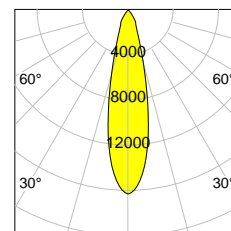

GENERAL

Article-number	141564
Type	Track Spotlight
colours	silver, black, white
Power consumption	< 42 W
Efficiency	98 lm/W .. 142 lm/W
Luminous Flux	3295 lm .. 5532 lm
Energy-Label	E .. C
Protection Class	IP20
Cooling	Passive

LED

CRI	CRI > 82 -> 92
Color Temperature	2700K, 3000K, 3500K, 4000K
Color Tolerance	3-Step McAdam

ELECTRICAL

Wiring / Adapter	3-Phase Adapter
Tracks	Globaltrack, Stucchi, Eutrac
Safety Class	2
Startup Time	< 1 s
Overload Protection	
Short Circuit Protection	
Power Supply	220-240 50-60Hz
Environment	0° - 30°C typical Ta 25°C

Control

Control	CASAMBI, ON/OFF, DALI
Dimming Range	1-100 %

REFLECTORS : ULTRA Technology

Medium

Other configurations, accessories or controls like DALI or Wireless on request

The technical data represent rated values for an ambient temperature of 25°C. The data values for the luminous flux are initially subject to a tolerance of +/- 10%, those for the the electrical connected load are initially subject to a tolerance of +/- 10%, those for the CRI +/- 1.5 and those for the colour temperature are initially subject to a tolerance of +/- 150 K. Errors and omission excepted. Subject to change without prior notice. Last update 2023_05_24