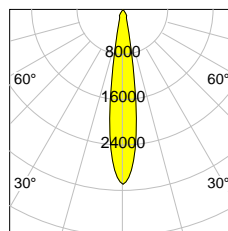

GENERAL

Article-number	141564
Type	Track Spotlight
colours	silver, black, white
Power consumption	< 42 W
Efficiency	98 lm/W .. 142 lm/W
Luminous Flux	3295 lm .. 5532 lm
Energy-Label	E .. C
Protection Class	IP20
Cooling	Passive

LED

CRI	CRI > 82 -> 92
Color Temperature	2700K, 3000K, 3500K, 4000K
Color Tolerance	3-Step McAdam

ELECTRICAL

Wiring / Adapter	3-Phase Adapter
Tracks	Globaltrack, Stucchi, Eutrac
Safety Class	2
Startup Time	< 1 s
Overload Protection	
Short Circuit Protection	
Power Supply	220-240 50-60Hz
Environment	0° - 30°C typical Ta 25°C

Control

Control	CASAMBI, ON/OFF, DALI
Dimming Range	1-100 %

REFLECTORS : ULTRA Technology

Spot

Other configurations, accessories or controls like DALI or Wireless on request

The technical data represent rated values for an ambient temperature of 25°C. The data values for the luminous flux are initially subject to a tolerance of +/- 10%, those for the the electrical connected load are initially subject to a tolerance of +/- 10%, those for the CRI +/- 1.5 and those for the colour temperature are initially subject to a tolerance of +/- 150 K. Errors and omission excepted. Subject to change without prior notice. Last update 2023_05_24