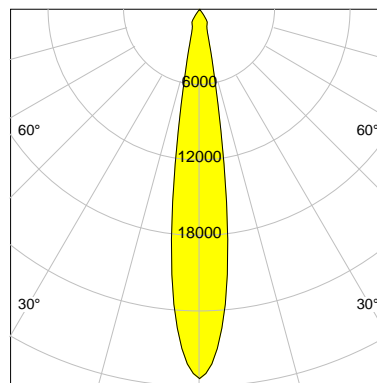

REFLECTOR

Technology	ULTRA
Material	Miro 8 Silver
FWHM	16°
FWTM	32°