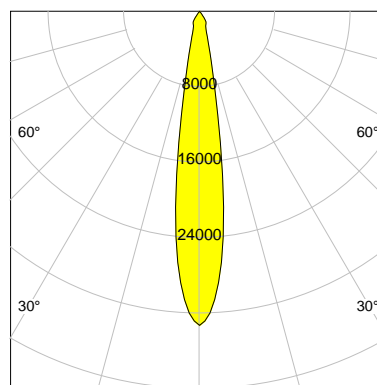

REFLECTOR

Technology	ULTRA
Material	Miro 8 Silver
FWHM	16°
FWTM	32°