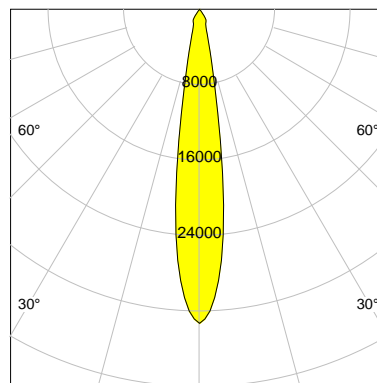

REFLECTOR

Technology	ULTRA
Material	Miro 8 Silver
FWHM	16°
FWTM	32°