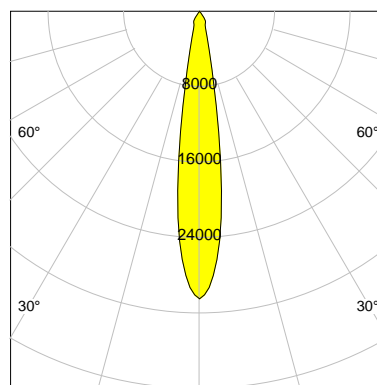

REFLECTOR

Technology	ULTRA
Material	Miro 8 Silver
FWHM	16°
FWTM	32°