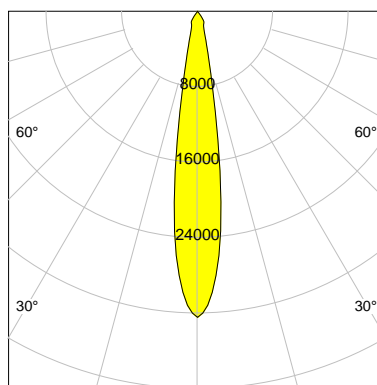

REFLECTOR

Technology	ULTRA
Material	Miro 8 Silver
FWHM	16°
FWTM	32°