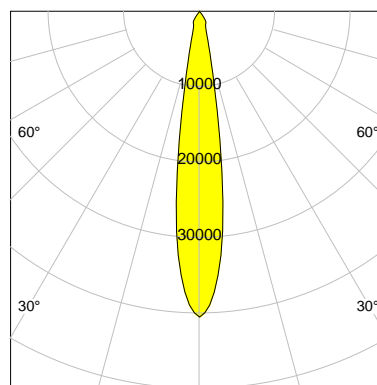

REFLECTOR

Technology	ULTRA
Material	Miro 8 Silver
FWHM	16°
FWTM	32°