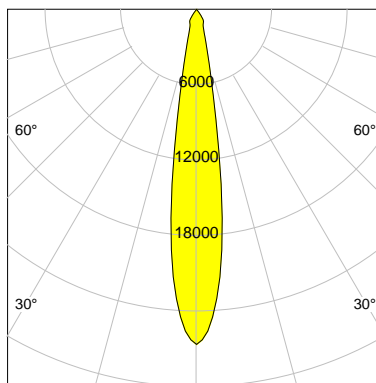

REFLECTOR

Technology	ULTRA
Material	Miro 8 Silver
FWHM	16°
FWTM	32°