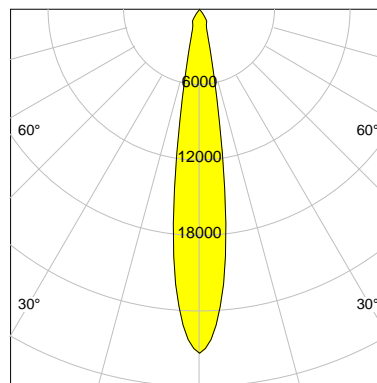

REFLECTOR

Technology	ULTRA
Material	Miro 8 Silver
FWHM	16°
FWTM	32°