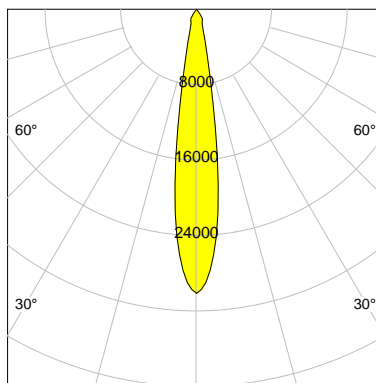

REFLECTOR

Technology	ULTRA
Material	Miro 8 Silver
FWHM	16°
FWTM	32°