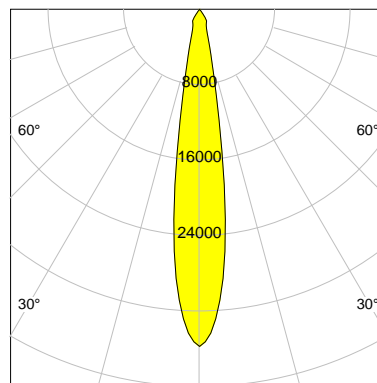

REFLECTOR

Technology	ULTRA
Material	Miro 8 Silver
FWHM	16°
FWTM	32°