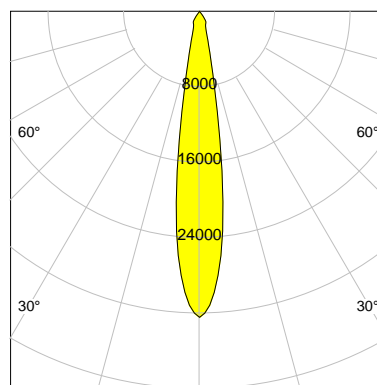

REFLECTOR

Technology	ULTRA
Material	Miro 8 Silver
FWHM	16°
FWTM	32°