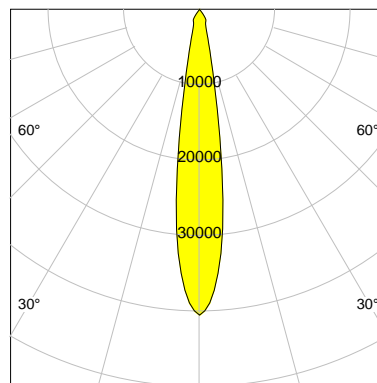

REFLECTOR

Technology	ULTRA
Material	Miro 8 Silver
FWHM	16°
FWTM	32°