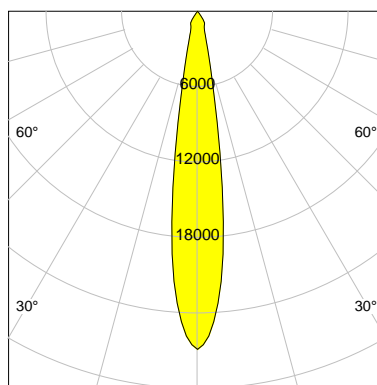

REFLECTOR

Technology	ULTRA
Material	Miro 8 Silver
FWHM	16°
FWTM	32°