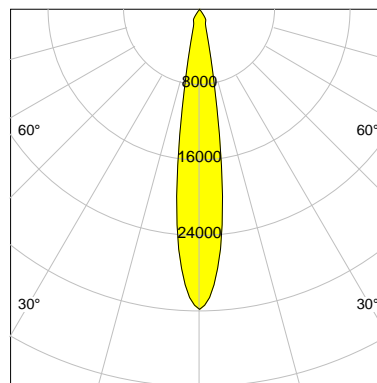

REFLECTOR

Technology	ULTRA
Material	Miro 8 Silver
FWHM	16°
FWTM	32°