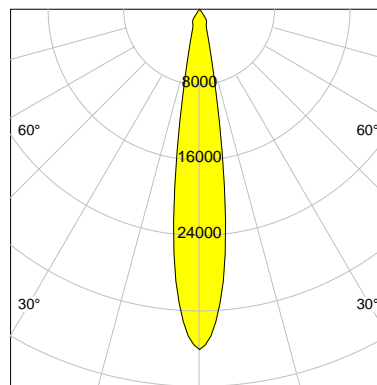

REFLECTOR

Technology	ULTRA
Material	Miro 8 Silver
FWHM	16°
FWTM	32°