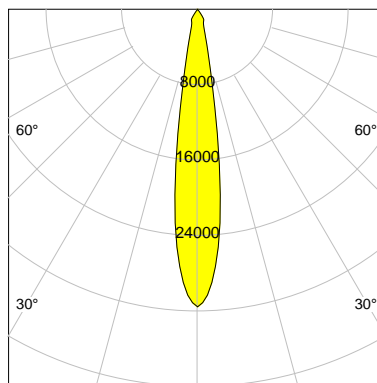

REFLECTOR

Technology	ULTRA
Material	Miro 8 Silver
FWHM	16°
FWTM	32°