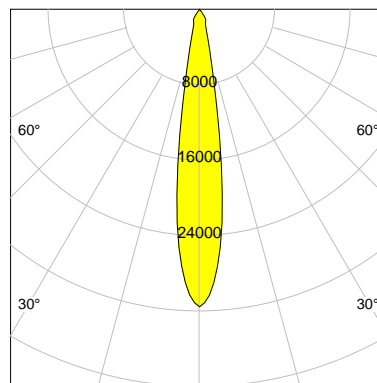

REFLECTOR

Technology	ULTRA
Material	Miro 8 Silver
FWHM	16°
FWTM	32°