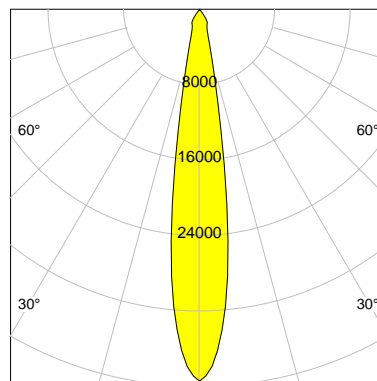

REFLECTOR

Technology	ULTRA
Material	Miro 8 Silver
FWHM	16°
FWTM	32°