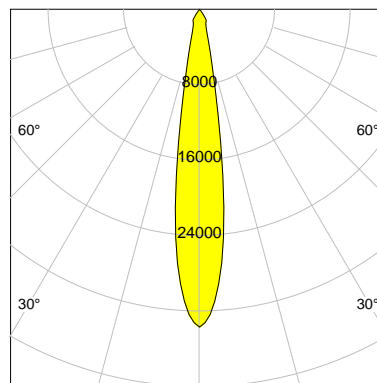

REFLECTOR

Technology	ULTRA
Material	Miro 8 Silver
FWHM	16°
FWTM	32°