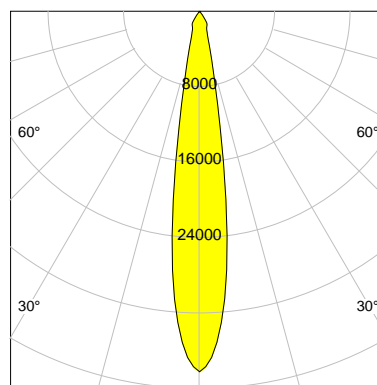

REFLECTOR

Technology	ULTRA
Material	Miro 8 Silver
FWHM	16°
FWTM	32°