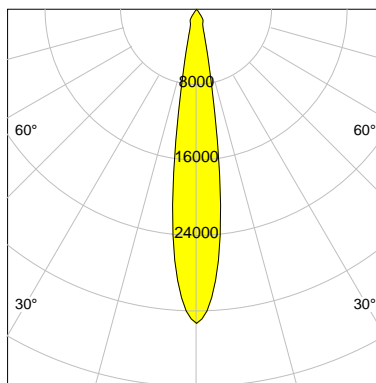

REFLECTOR

Technology	ULTRA
Material	Miro 8 Silver
FWHM	16°
FWTM	32°