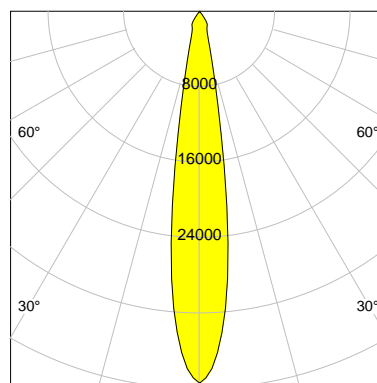

REFLECTOR

Technology	ULTRA
Material	Miro 8 Silver
FWHM	16°
FWTM	32°