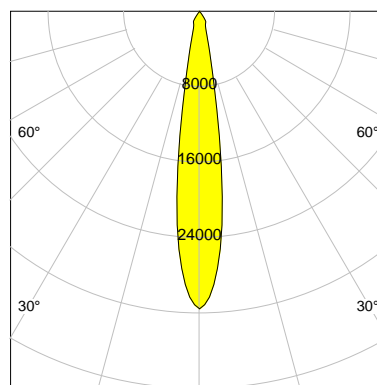

DESCRIPTION

Type	Track Spotlight
Article-number	141564L10128
Colour	black
Energy Consumption	31.1 W
Efficiency	138 lm/W
Luminous Flux	4306 lm
Current (sec)	800 mA
Protection Class	IP 20
Energy-Label	C
Cooling	Passive

LED

Color Temperature	3500K
Color Rendering	CRI 90
LES	15
Color Tolerance	2-Step McAdam
Planckian Curve	BBBL
Spectrum	Premium White G7 HE+
Photobiological safety	RG1

ELECTRICAL

Power Supply	220-240, 50-60Hz
Safety Class	2
Startup Time	< 1s
Overload- / Shortcircuit Protection	
Wiring / Adapter	3-Phase Adapter
Max Luminaires MCB	B16A 27 pcs
Tracks	Global Stucchi Eutrac

Control

Control	On/Off
---------	--------

REFLECTOR

Technology	ULTRA
Material	Miro 8 Silver
FWHM	16°
FWTM	32°

I-max : 31533 cd *

UGR : 19.5 (4H/8H - 70/50/20)

H/m	D/m	E _{max} /lx/klm *
1.0	0.3	7323
2.0	0.6	1831
3.0	0.9	814
4.0	1.2	458