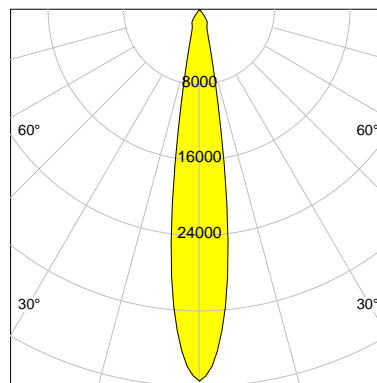

REFLECTOR

Technology	ULTRA
Material	Miro 8 Silver
FWHM	16°
FWTM	32°