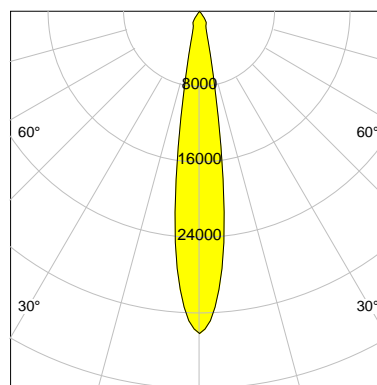

REFLECTOR

Technology	ULTRA
Material	Miro 8 Silver
FWHM	16°
FWTM	32°