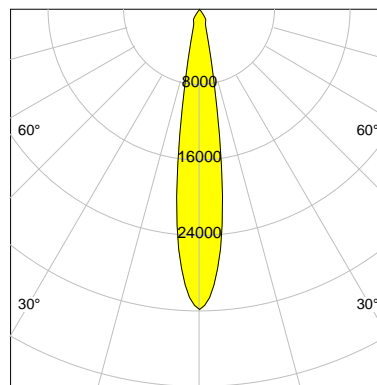

REFLECTOR

Technology	ULTRA
Material	Miro 8 Silver
FWHM	16°
FWTM	32°