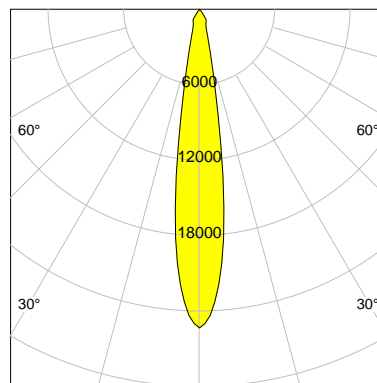

REFLECTOR

Technology	ULTRA
Material	Miro 8 Silver
FWHM	16°
FWTM	32°