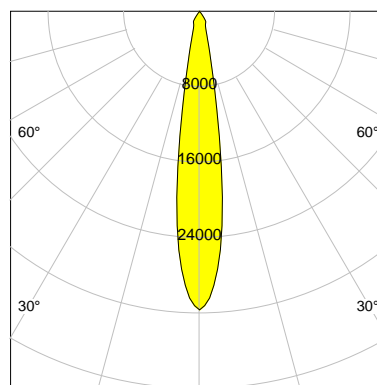

REFLECTOR

Technology	ULTRA
Material	Miro 8 Silver
FWHM	16°
FWTM	32°