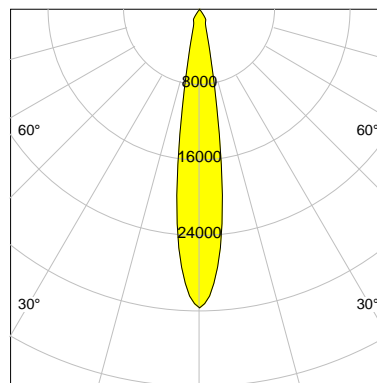

REFLECTOR

Technology	ULTRA
Material	Miro 8 Silver
FWHM	16°
FWTM	32°