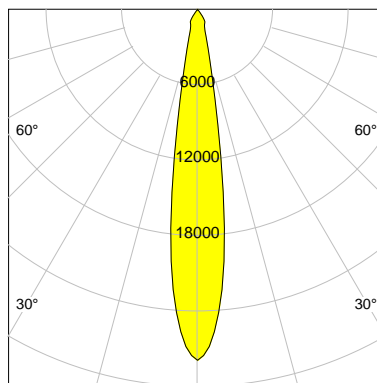

REFLECTOR

Technology	ULTRA
Material	Miro 8 Silver
FWHM	16°
FWTM	32°