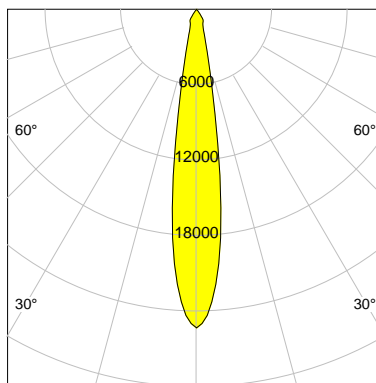

REFLECTOR

Technology	ULTRA
Material	Miro 8 Silver
FWHM	16°
FWTM	32°