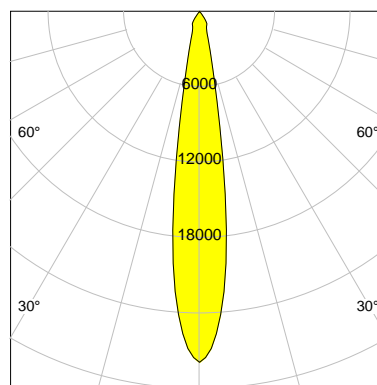

REFLECTOR

Technology	ULTRA
Material	Miro 8 Silver
FWHM	16°
FWTM	32°