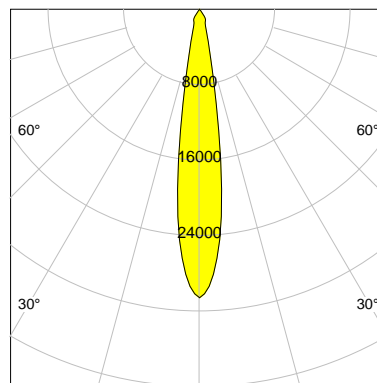

REFLECTOR

Technology	ULTRA
Material	Miro 8 Silver
FWHM	16°
FWTM	32°