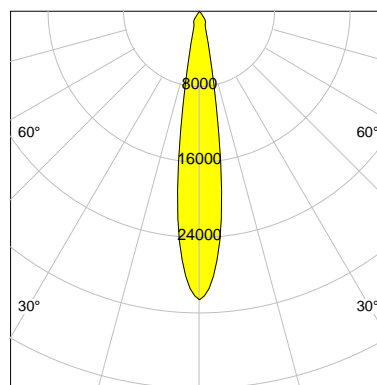

REFLECTOR

Technology	ULTRA
Material	Miro 8 Silver
FWHM	16°
FWTM	32°