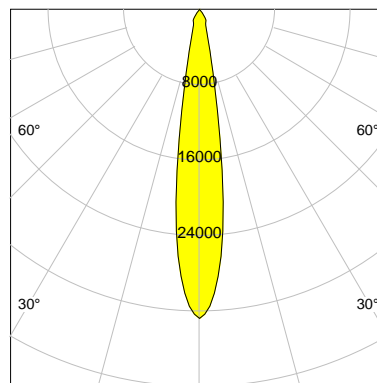

REFLECTOR

Technology	ULTRA
Material	Miro 8 Silver
FWHM	16°
FWTM	32°